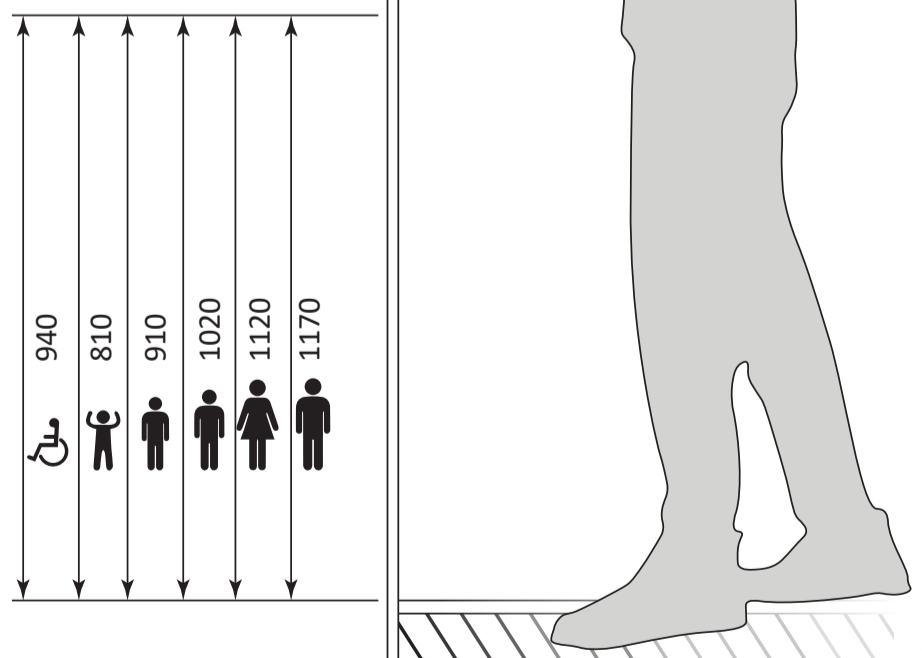

Dolphy Australia
The sign of quality

DPDR0005

Specifications

Product Name	Multi-fold Paper Towel Dispenser -White
Product Code	DPDR0005
Material	High Impact ABS Plastic
Capacity	2 Packs
Paper Size	220 mm X 80 mm
Colour	White with Brass Ring
Fitting	Wall Mounted
Weight	800 gm (Unboxed) 980 gm (Boxed)
Features	Key Lock System

RECOMMENDED MOUNTING HEIGHT

D: Depth
L: Length
Upper Width
All dimensions are in mm