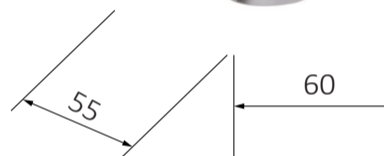

Dolphy Australia
The sign of quality

DSDR0013

Specifications

Product Name	Soap Dispenser 300ML - Transparent Black
Product Code	DSDR0013
Type	Manual
Material	ABS Plastic
Capacity	300 ML / Unit
Colour	Black
Variety of Liquids	Liquid Soap, Shampoo, Conditioner & Lotion
Drop Volume	1-1.5 ML per one Time
Fitting	Wall Mounted
Weight	165 gm (Unboxed) 200 gm (Boxed)
Features	Lockable lid (key provided)

All dimensions are in mm