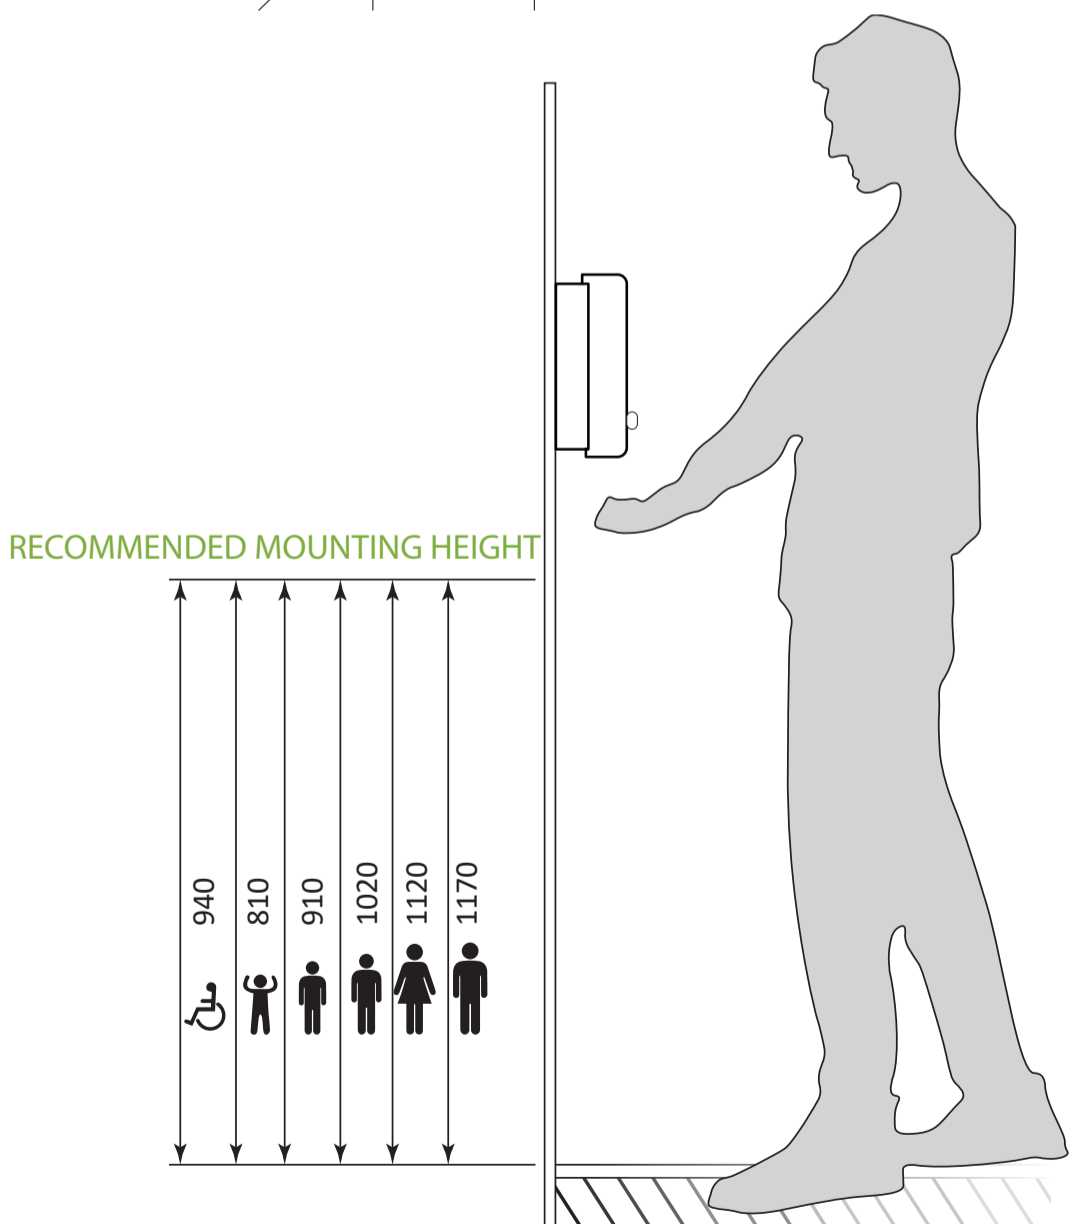

Dolphy Australia
The sign of quality

DSDR0013

Specifications

Product Name	Soap Dispenser 300ML - Transparent Black
Product Code	DSDR0013
Type	Manual
Material	ABS Plastic
Capacity	300 ML / Unit
Colour	Black
Variety of Liquids	Liquid Soap, Shampoo, Conditioner & Lotion
Drop Volume	1-1.5 ML per one Time
Fitting	Wall Mounted
Weight	165 gm (Unboxed) 200 gm (Boxed)
Features	Lockable lid (key provided)

All dimensions are in mm