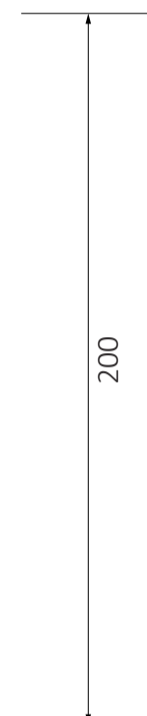

Dolphy Australia
The sign of quality

DSDR0013

Specifications

Product Name	Soap Dispenser 300ML - Transparent Black
Product Code	DSDR0013
Type	Manual
Material	ABS Plastic
Capacity	300 ML / Unit
Colour	Black
Variety of Liquids	Liquid Soap, Shampoo, Conditioner & Lotion
Drop Volume	1-1.5 ML per one Time
Fitting	Wall Mounted
Weight	165 gm (Unboxed) 200 gm (Boxed)
Features	Lockable lid (key provided)

All dimensions are in mm