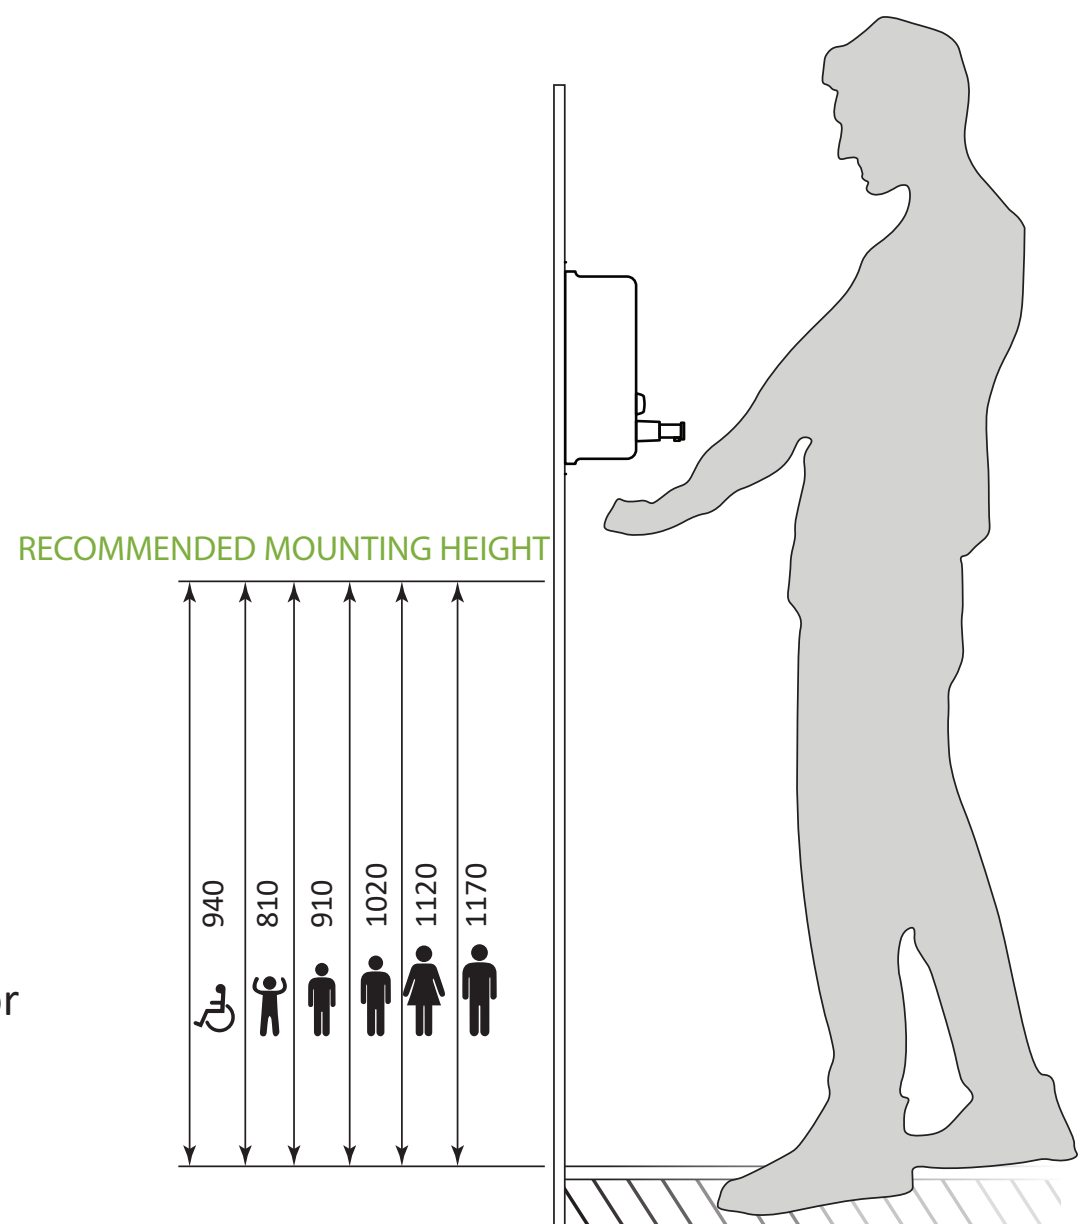

## DSDR0037

### Specifications

Product Name	Stainless Steel Soap Dispenser 1000ml
Product Code	DSDR0037
Type	Manual
Material	#304 Stainless Steel ( 0.8mm Thick )
Capacity	1000 ML
Colour	Silver
Variety of Liquids	Liquid Soap, Shampoo, Conditioner & Lotion
Drop Volume	1-1.5 ML per one Time
Fitting	Wall Mounted
Weight	430 gm ( Unboxed ) 500 gm ( Boxed )
Features	Pump action soap dispenser valve Impact-resistant liquid level indicator Lockable hinged lid (key provided)

All dimensions are in mm.