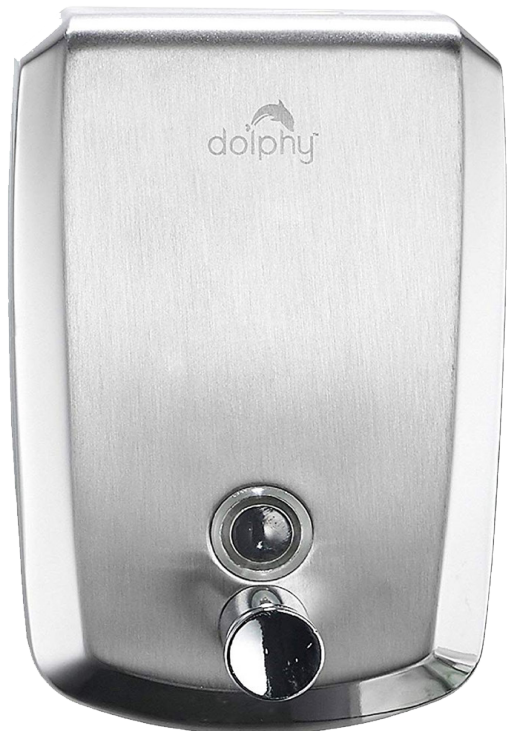

## DSDR0037

### Specifications

Product Name	Stainless Steel Soap Dispenser 1000ml
Product Code	DSDR0037
Type	Manual
Material	#304 Stainless Steel ( 0.8mm Thick )
Capacity	1000 ML
Colour	Silver
Variety of Liquids	Liquid Soap, Shampoo, Conditioner & Lotion
Drop Volume	1-1.5 ML per one Time
Fitting	Wall Mounted
Weight	430 gm ( Unboxed ) 500 gm ( Boxed )
Features	Pump action soap dispenser valve Impact-resistant liquid level indicator Lockable hinged lid (key provided)