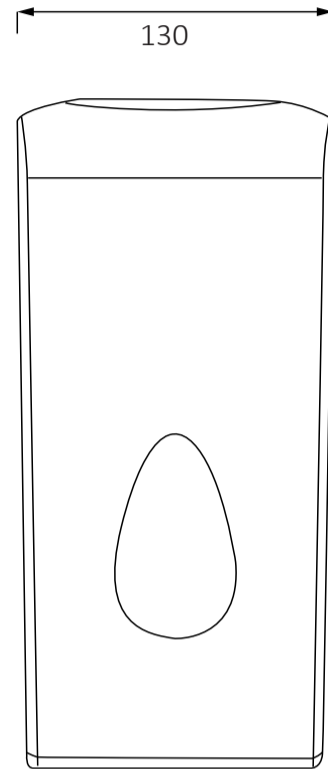

Dolphy Australia
The sign of quality

DSDR0110

Specifications

Product Name	Automatic Soap-Sanitiser Dispenser 1000ML
Product Code	DSDR0110
Type	Automatic Spray or Gel Sanitiser
Material	ABS Plastic
Capacity	1000 ML
Colour	White
Input Power	4 pieces (C Size) batteries (not included)
Operation	Automatic infra-red sensor technology
Drop Volume	1.5 ML per one Time
Fitting	Wall Mounted
Weight	975 gm (Unboxed) 1090 gm (Boxed)
Features	Liquid level indicator Key Lock System

RECOMMENDED MOUNTING HEIGHT

All dimensions are in mm