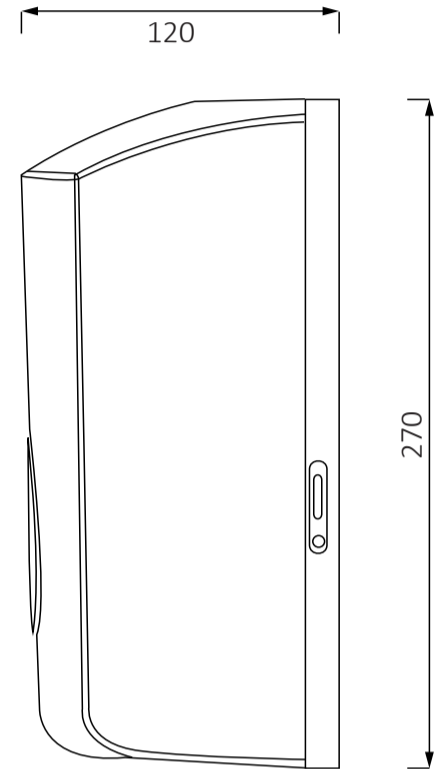

Dolphy Australia
The sign of quality

DSDR0110

Specifications

Product Name	Automatic Soap-Sanitiser Dispenser 1000ML
Product Code	DSDR0110
Type	Automatic Spray or Gel Sanitiser
Material	ABS Plastic
Capacity	1000 ML
Colour	White
Input Power	4 pieces (C Size) batteries (not included)
Operation	Automatic infra-red sensor technology
Drop Volume	1.5 ML per one Time
Fitting	Wall Mounted
Weight	975 gm (Unboxed) 1090 gm (Boxed)
Features	Liquid level indicator Key Lock System

RECOMMENDED MOUNTING HEIGHT

All dimensions are in mm