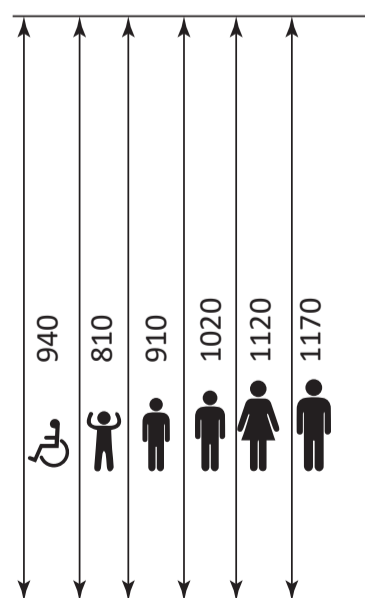

Dolphy Australia
The sign of quality

DSDR0110

Specifications

Product Name	Automatic Soap-Sanitiser Dispenser 1000ML
Product Code	DSDR0110
Type	Automatic Spray or Gel Sanitiser
Material	ABS Plastic
Capacity	1000 ML
Colour	White
Input Power	4 pieces (C Size) batteries (not included)
Operation	Automatic infra-red sensor technology
Drop Volume	1.5 ML per one Time
Fitting	Wall Mounted
Weight	975 gm (Unboxed) 1090 gm (Boxed)
Features	Liquid level indicator Key Lock System

RECOMMENDED MOUNTING HEIGHT

All dimensions are in mm